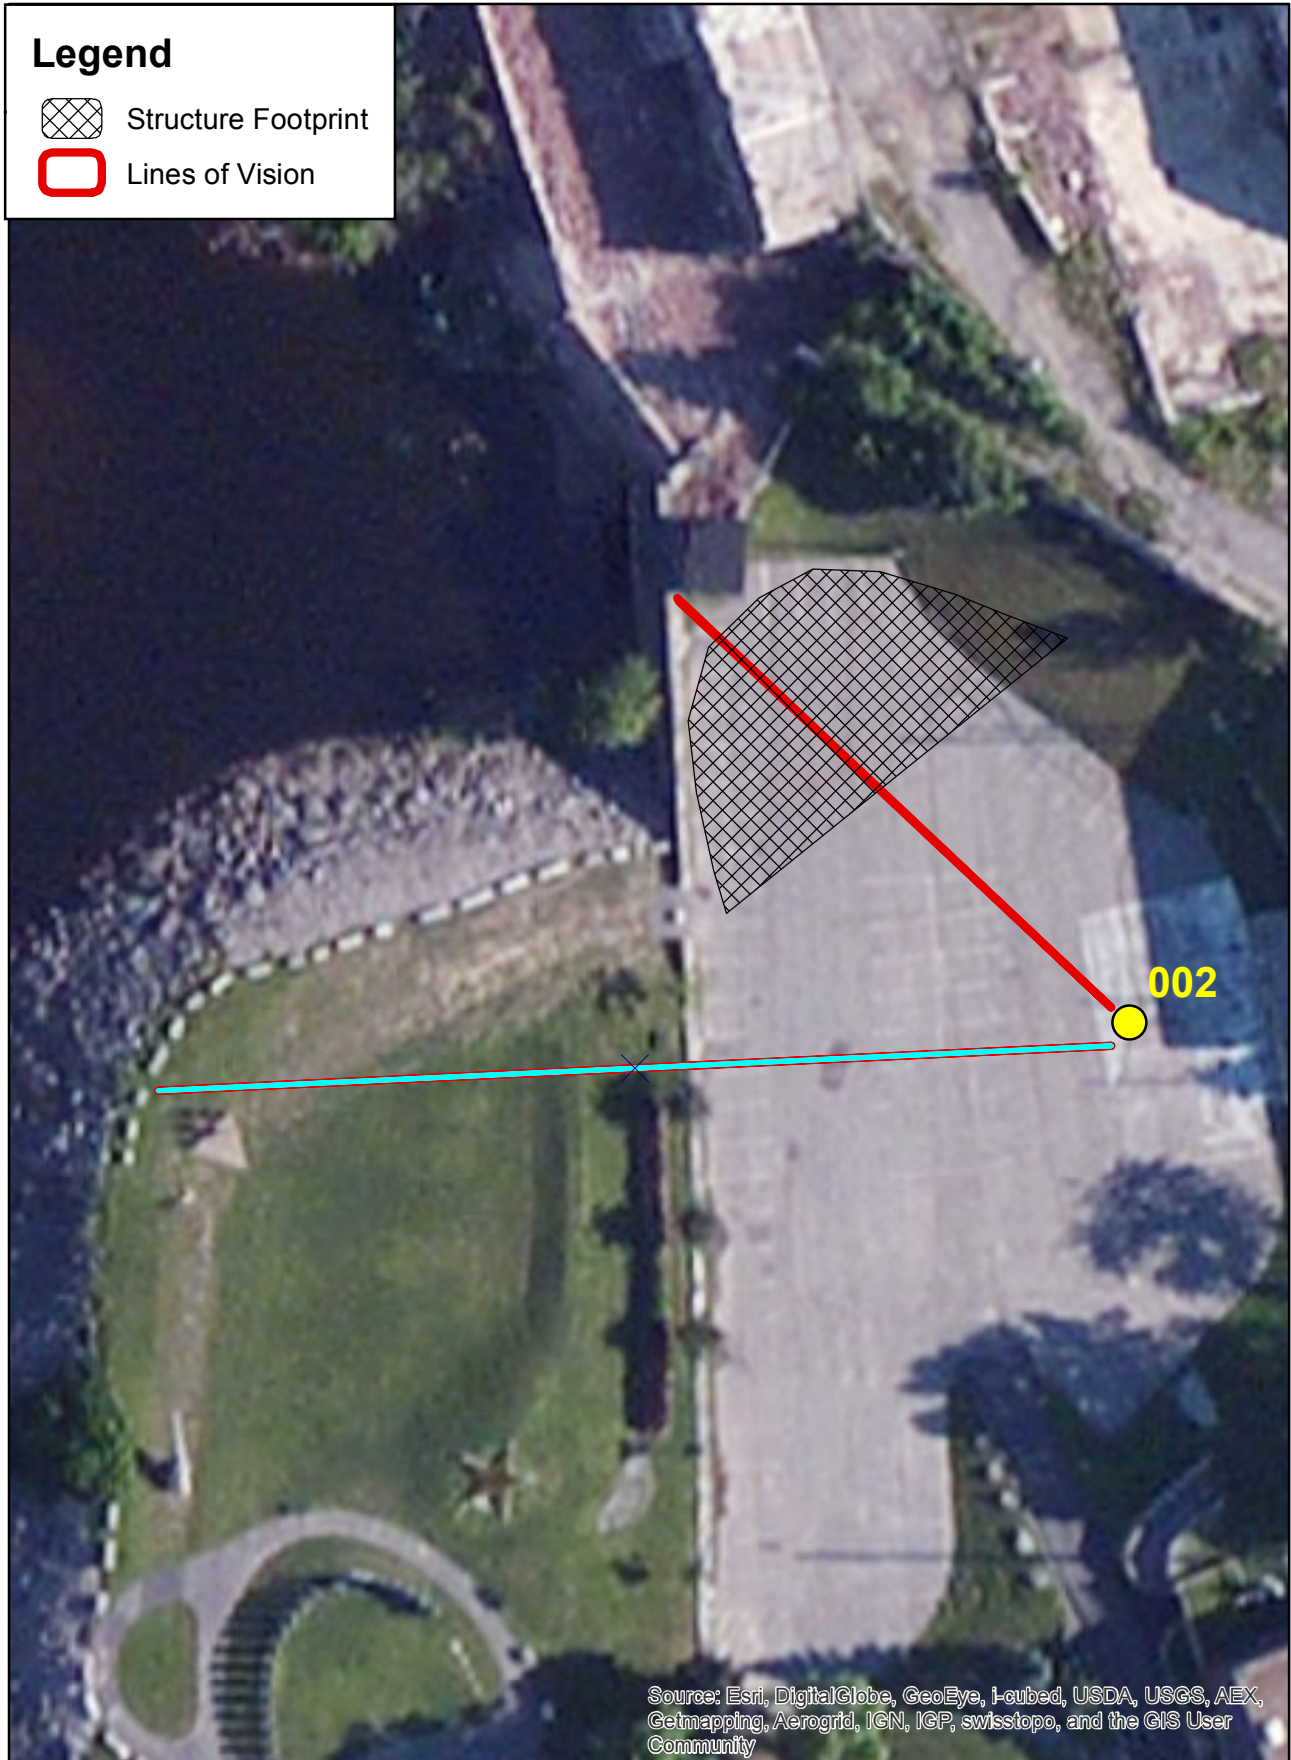

Focused Map: Point 002

Figure 3. Focused map of the lines of vision for the parking lot near Veteran's Memorial Park in Lewiston, ME. The footprint shows the positioning of where a bandshell concert space can be added to the site.