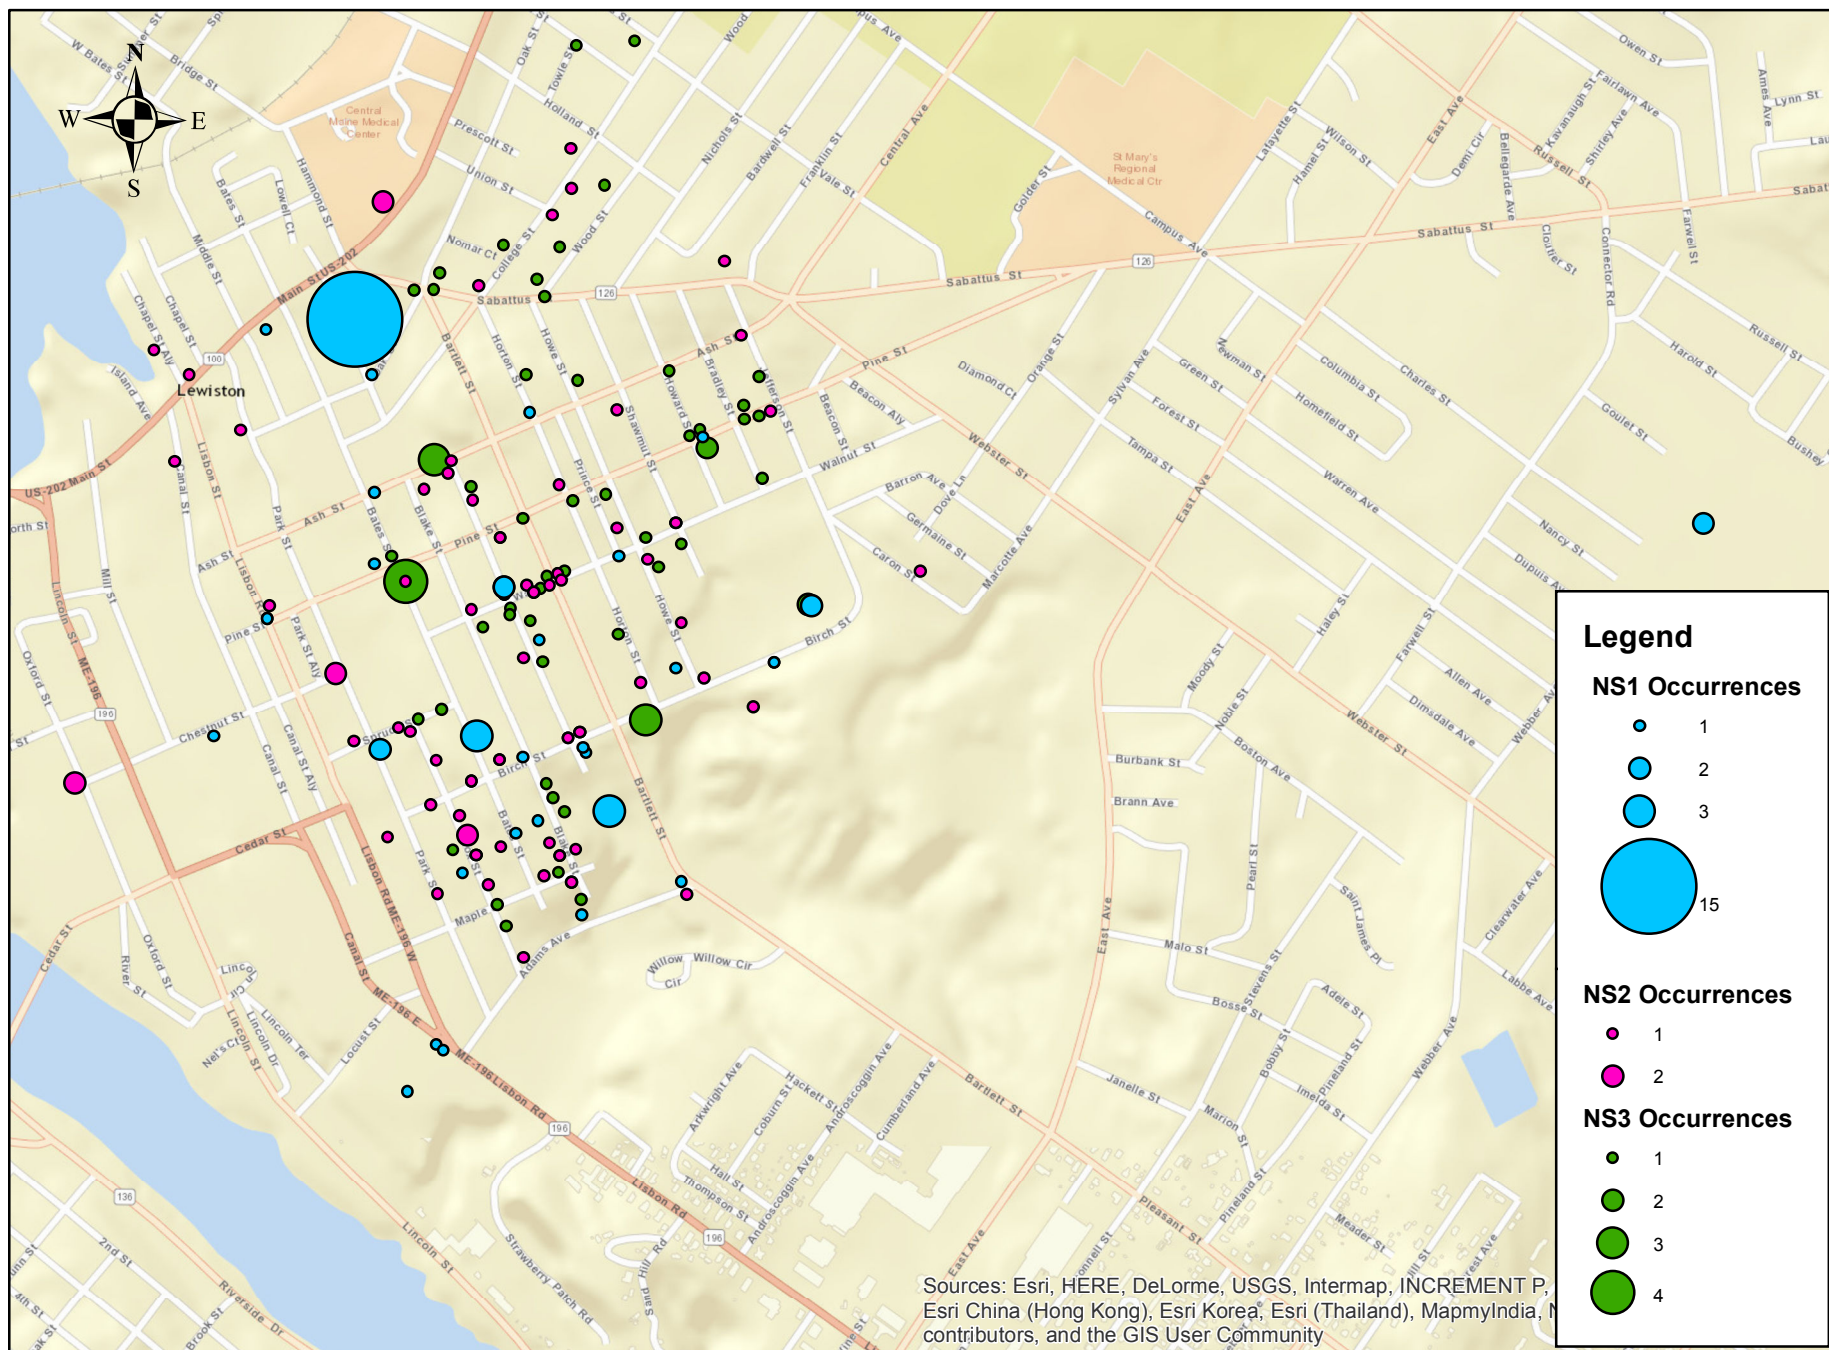

Neighborhood Safety Data Map

Sources: Esri, HERE, DeLorme, USGS, Intermap, INCREMENT P, Esri China (Hong Kong), Esri Korea, Esri (Thailand), MapmyIndia, N contributors, and the GIS User Community

1:12,500